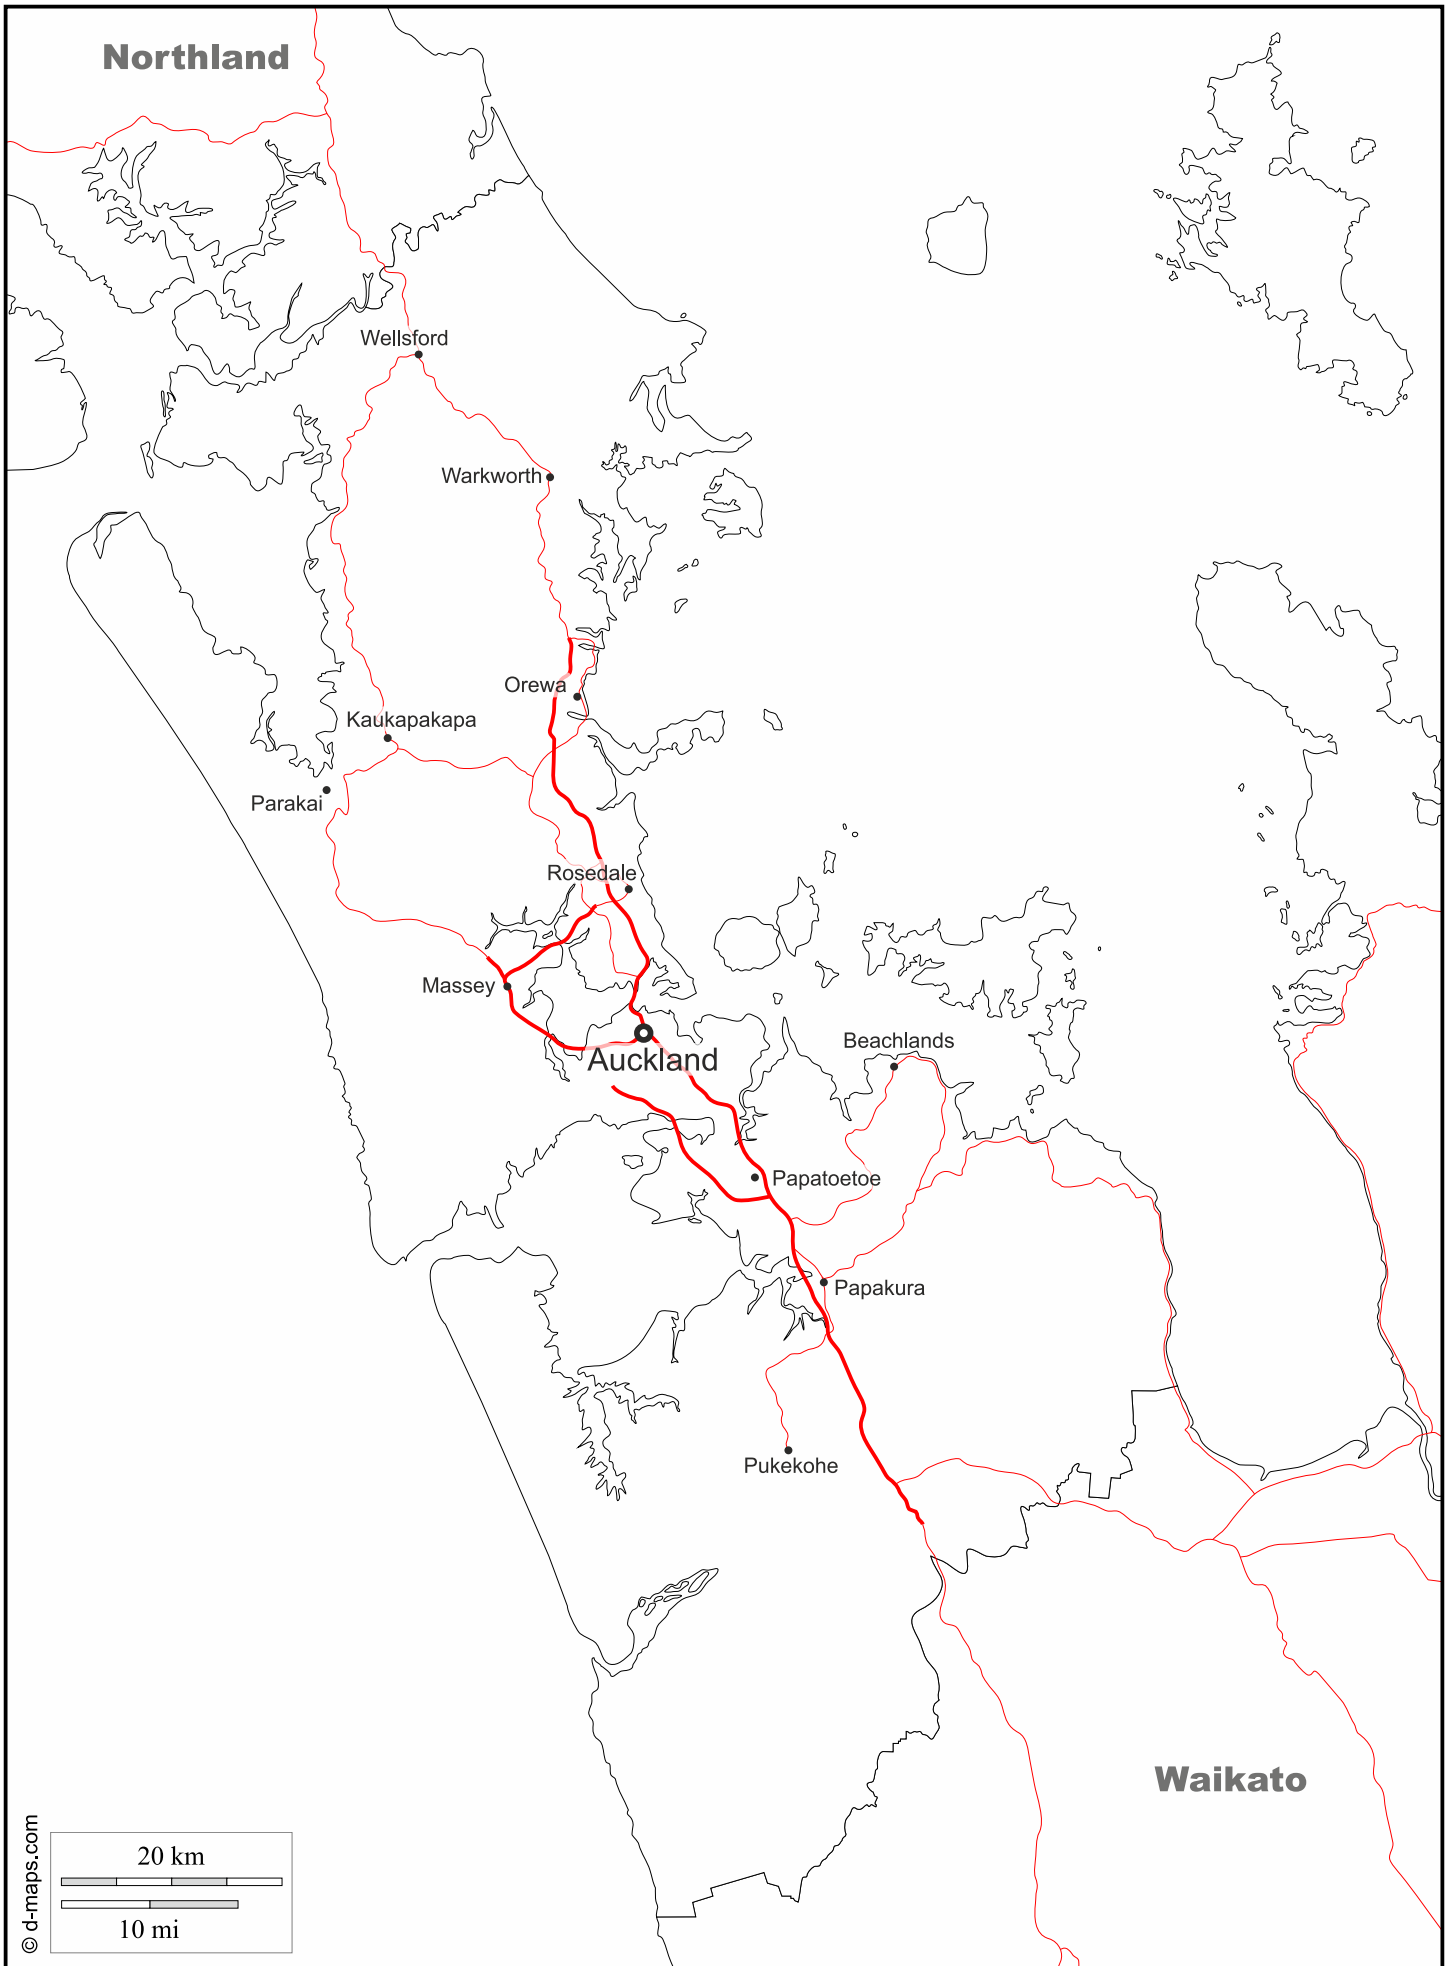

Northland

Waikato

© d-maps.com

20 km

10 mi