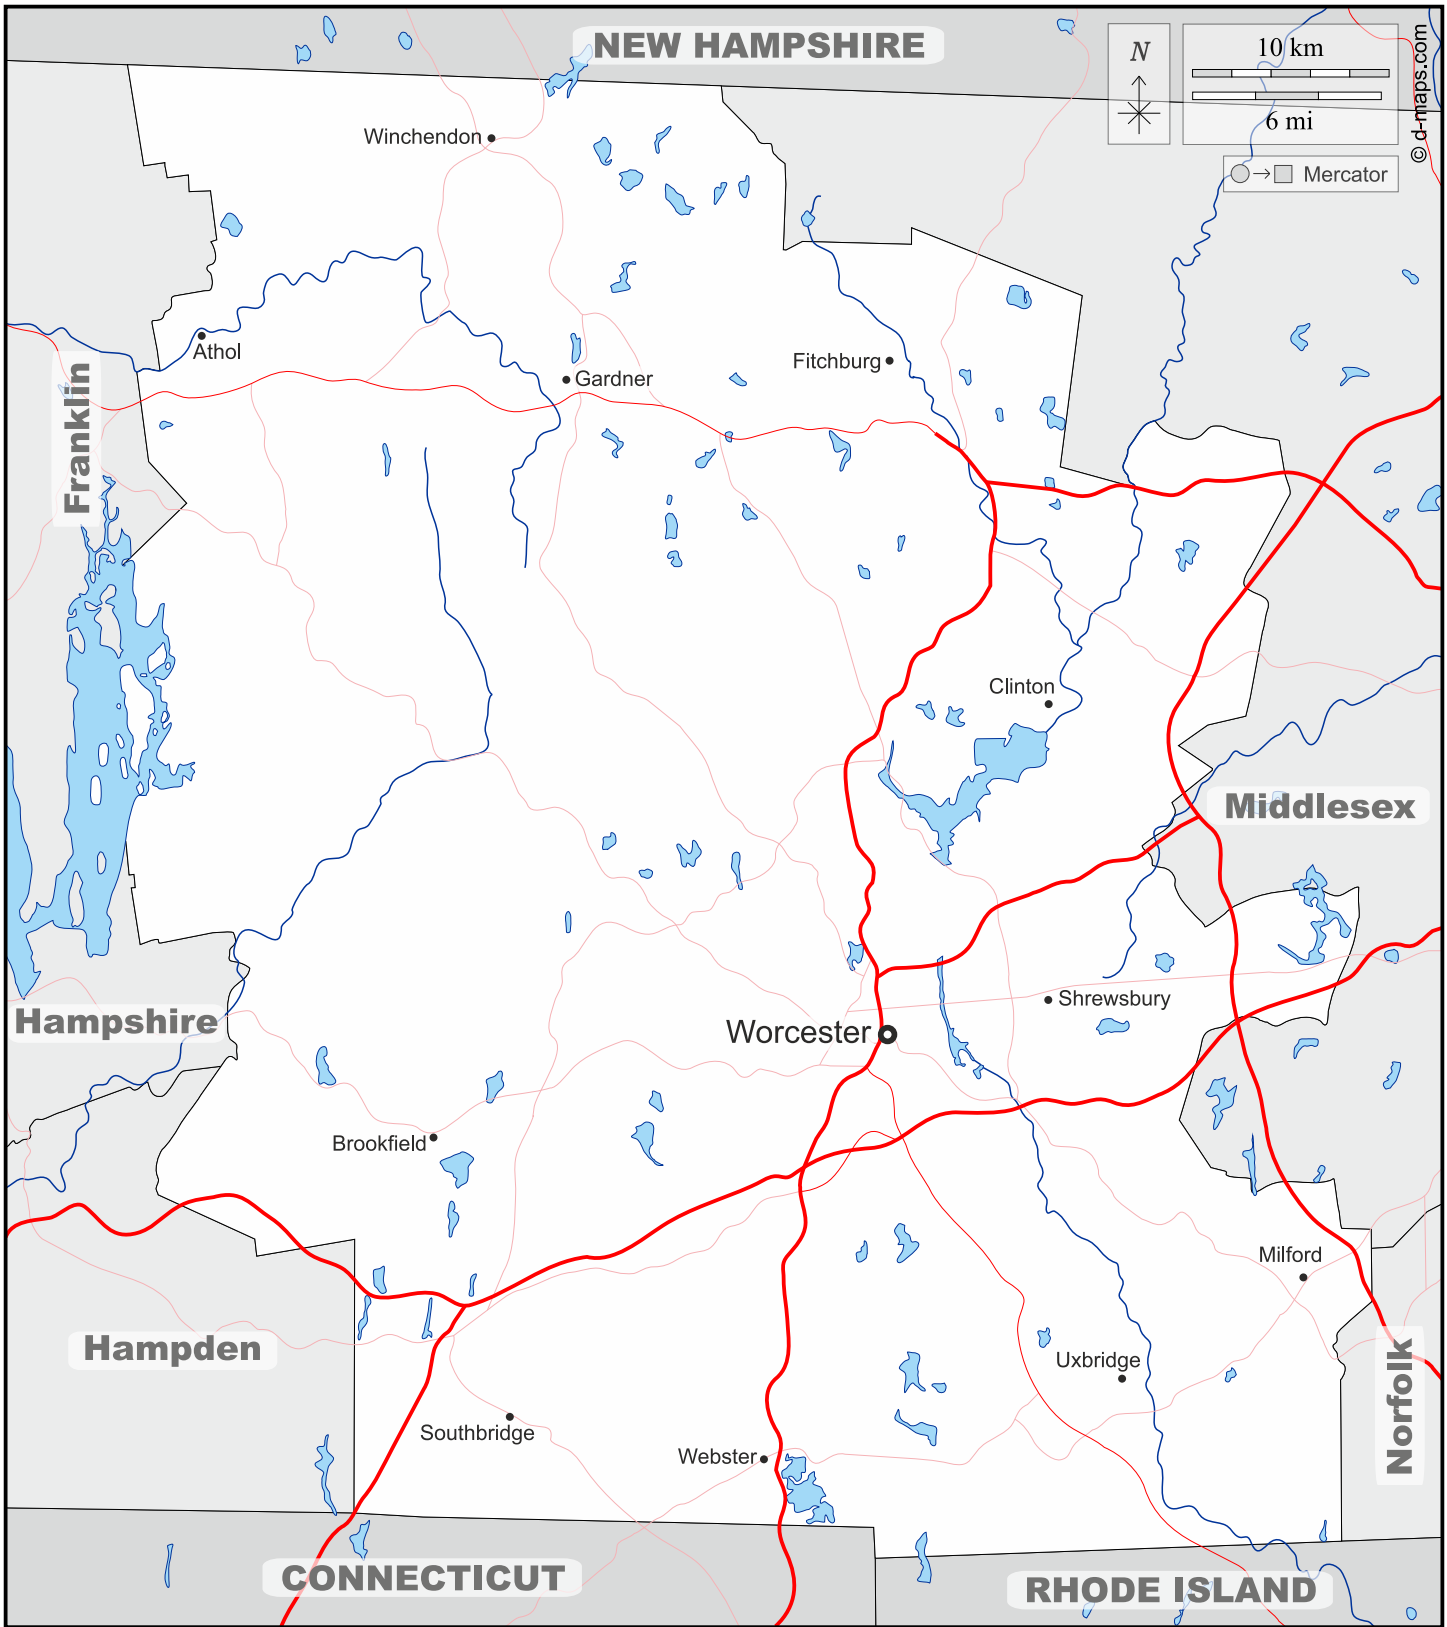

NEW HAMPSHIRE

N
↑
✦

10 km
6 mi

○ → □ Mercator

© d-maps.com

Franklin

Hampshire

Hampden

CONNECTICUT

RHODE ISLAND

Middlesex

Norfolk

Winchendon

Athol

Gardner

Fitchburg

Clinton

Worcester

Shrewsbury

Brookfield

Southbridge

Webster

Uxbridge

Milford