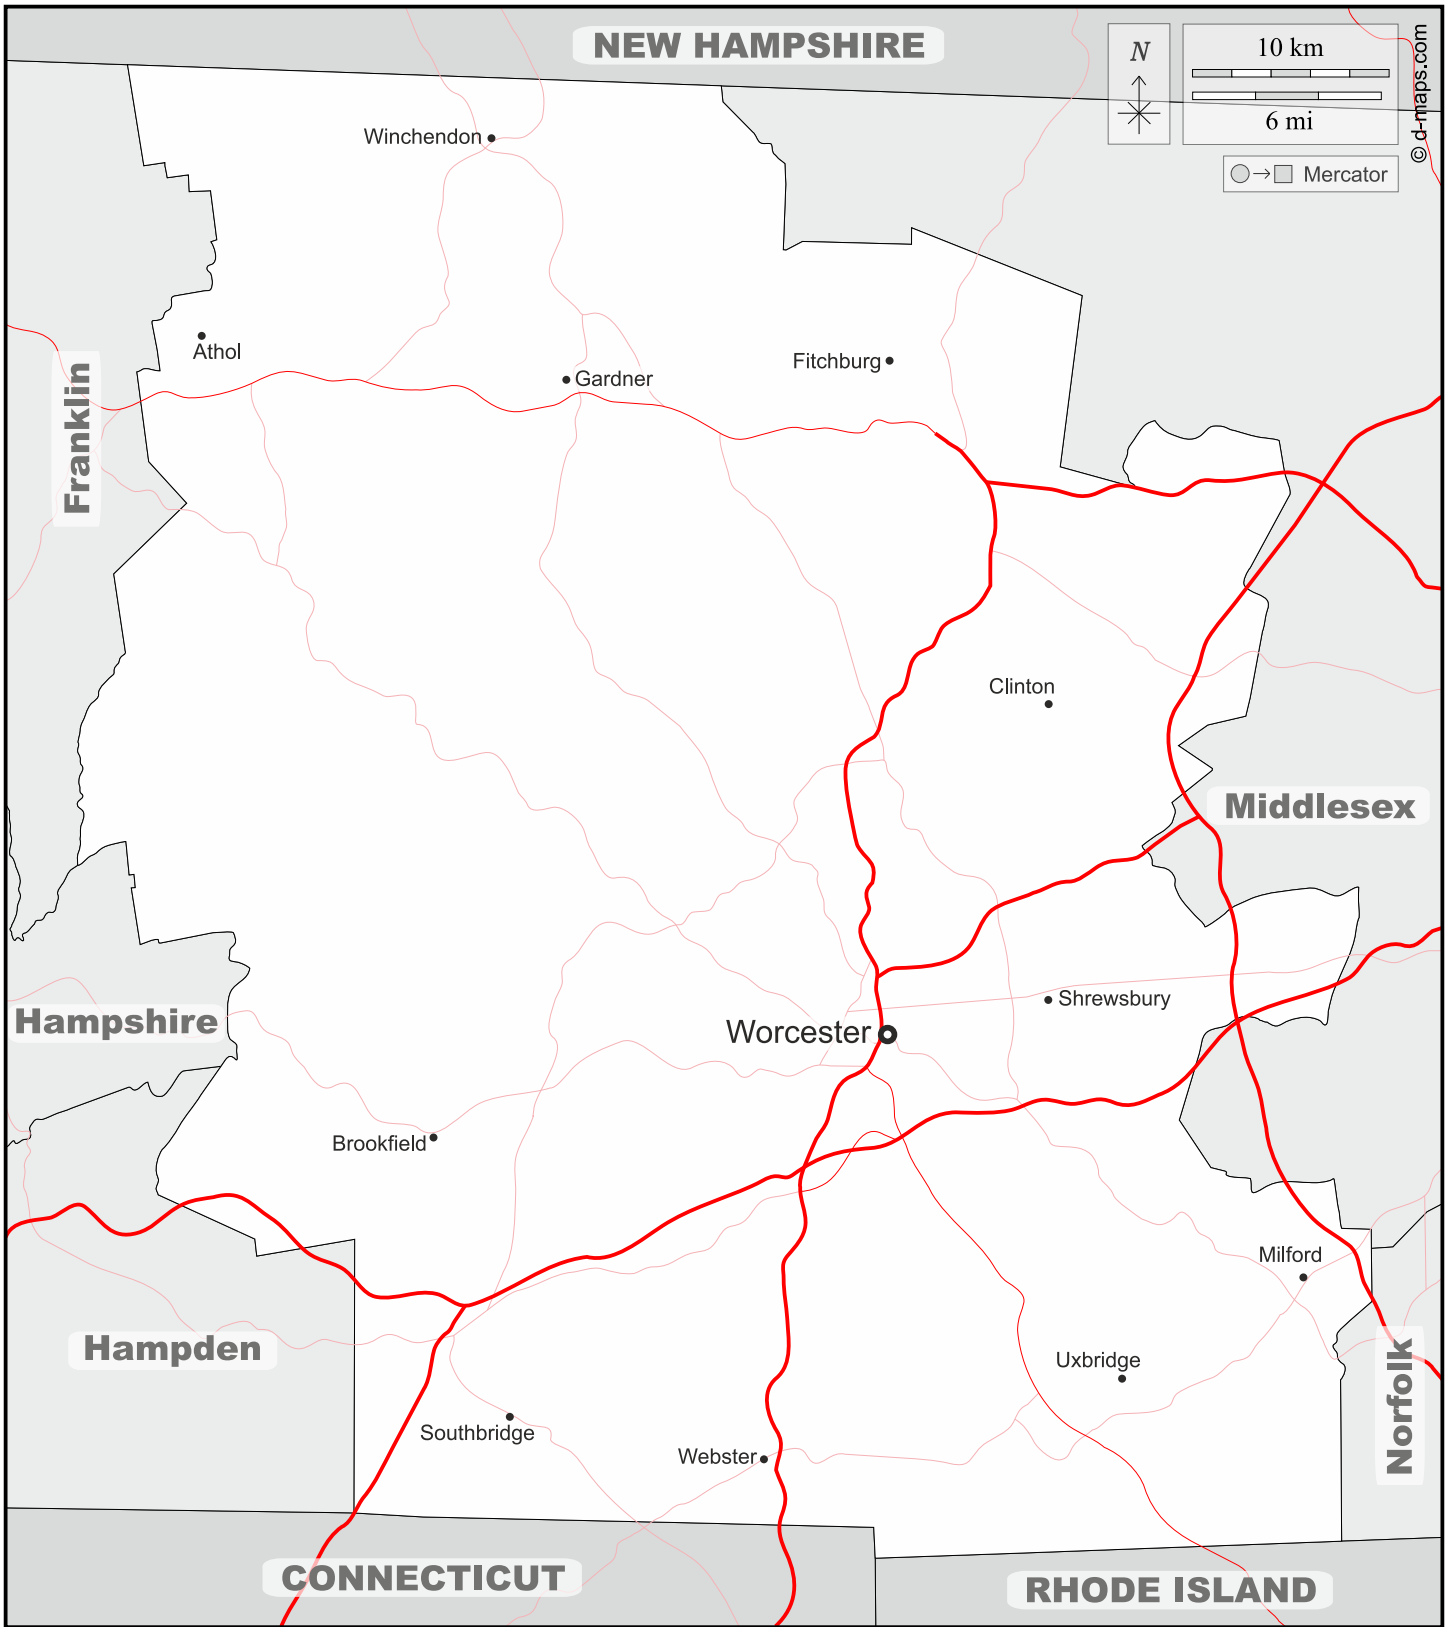

NEW HAMPSHIRE

10 km

6 mi

○→□ Mercator

© d-maps.com

Franklin

Middlesex

Hampshire

Worcester

Hampden

Norfolk

CONNECTICUT

RHODE ISLAND