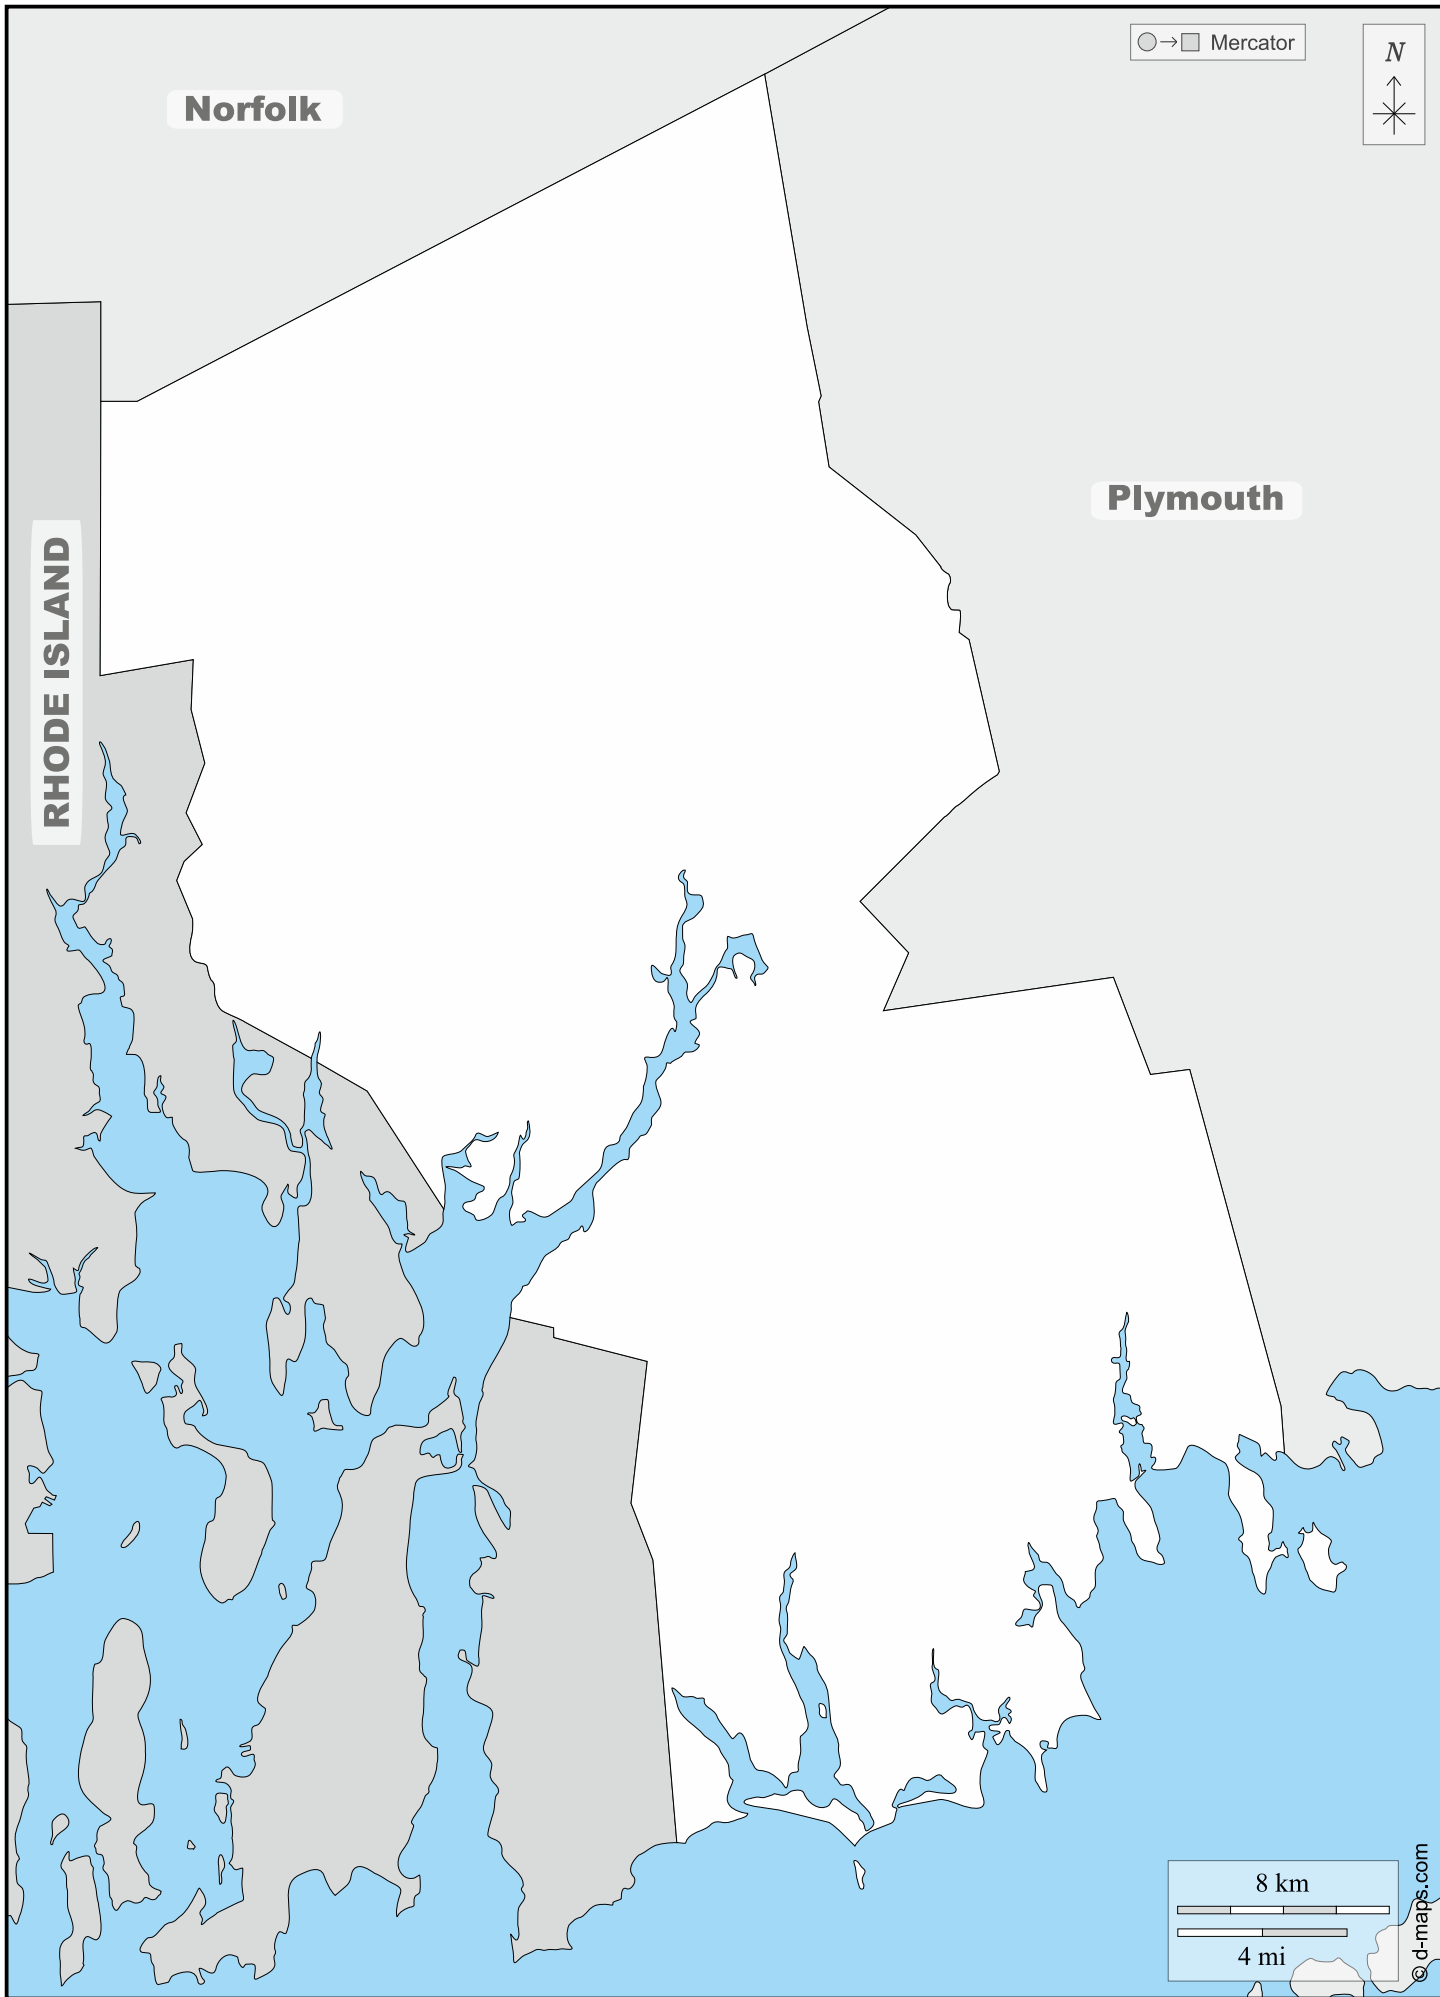

○→□ Mercator

N

Norfolk

Plymouth

RHODE ISLAND

8 km

4 mi

© d-maps.com