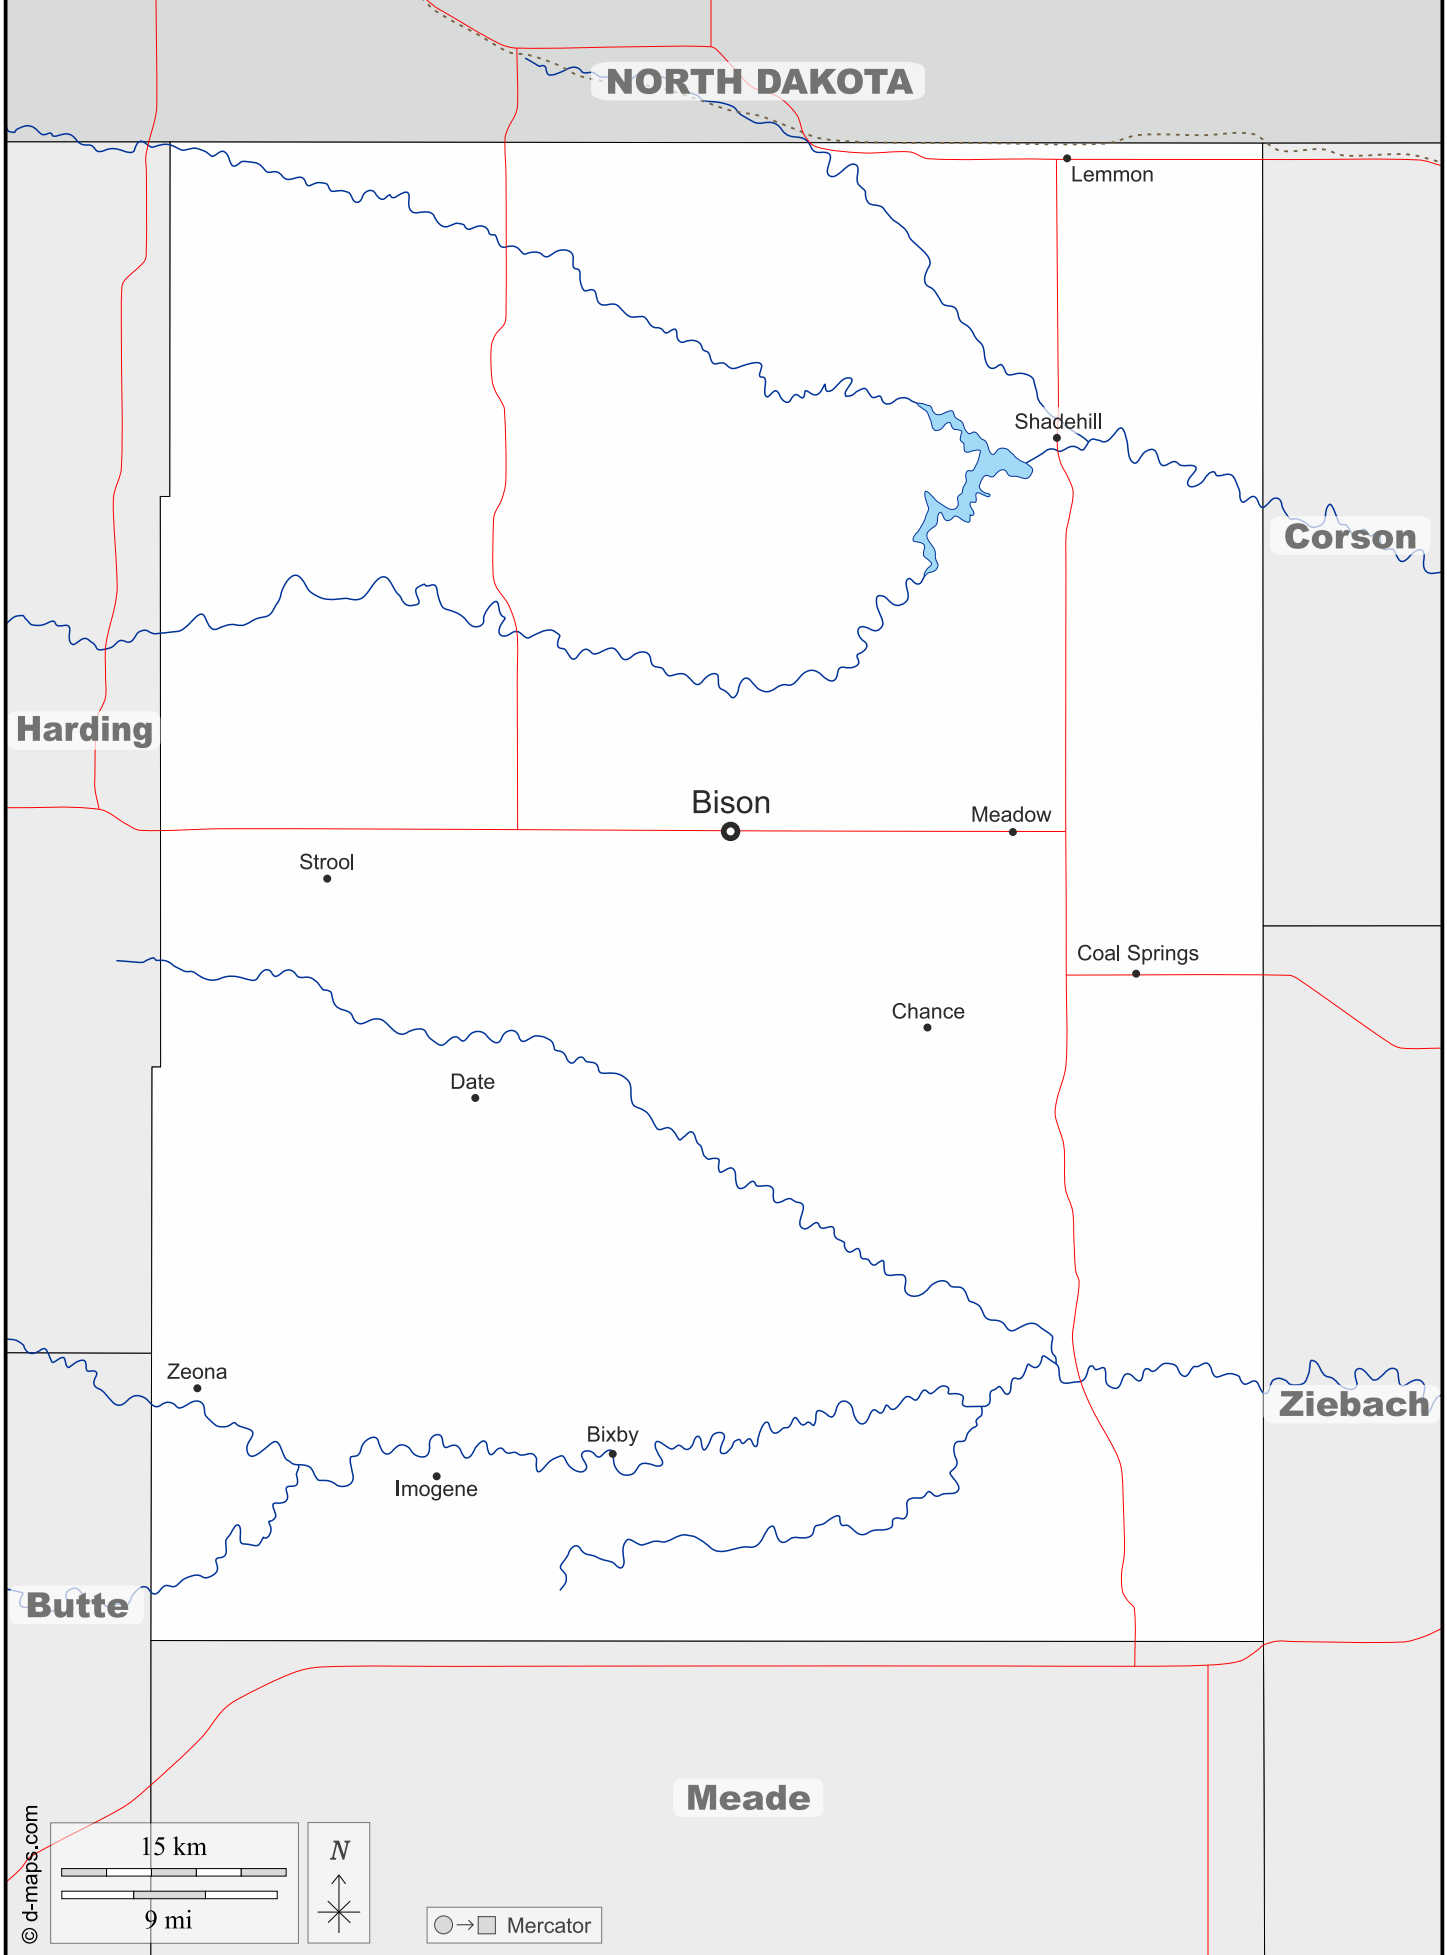

**NORTH DAKOTA**

© d-maps.com

15 km

9 mi

N

○→□ Mercator